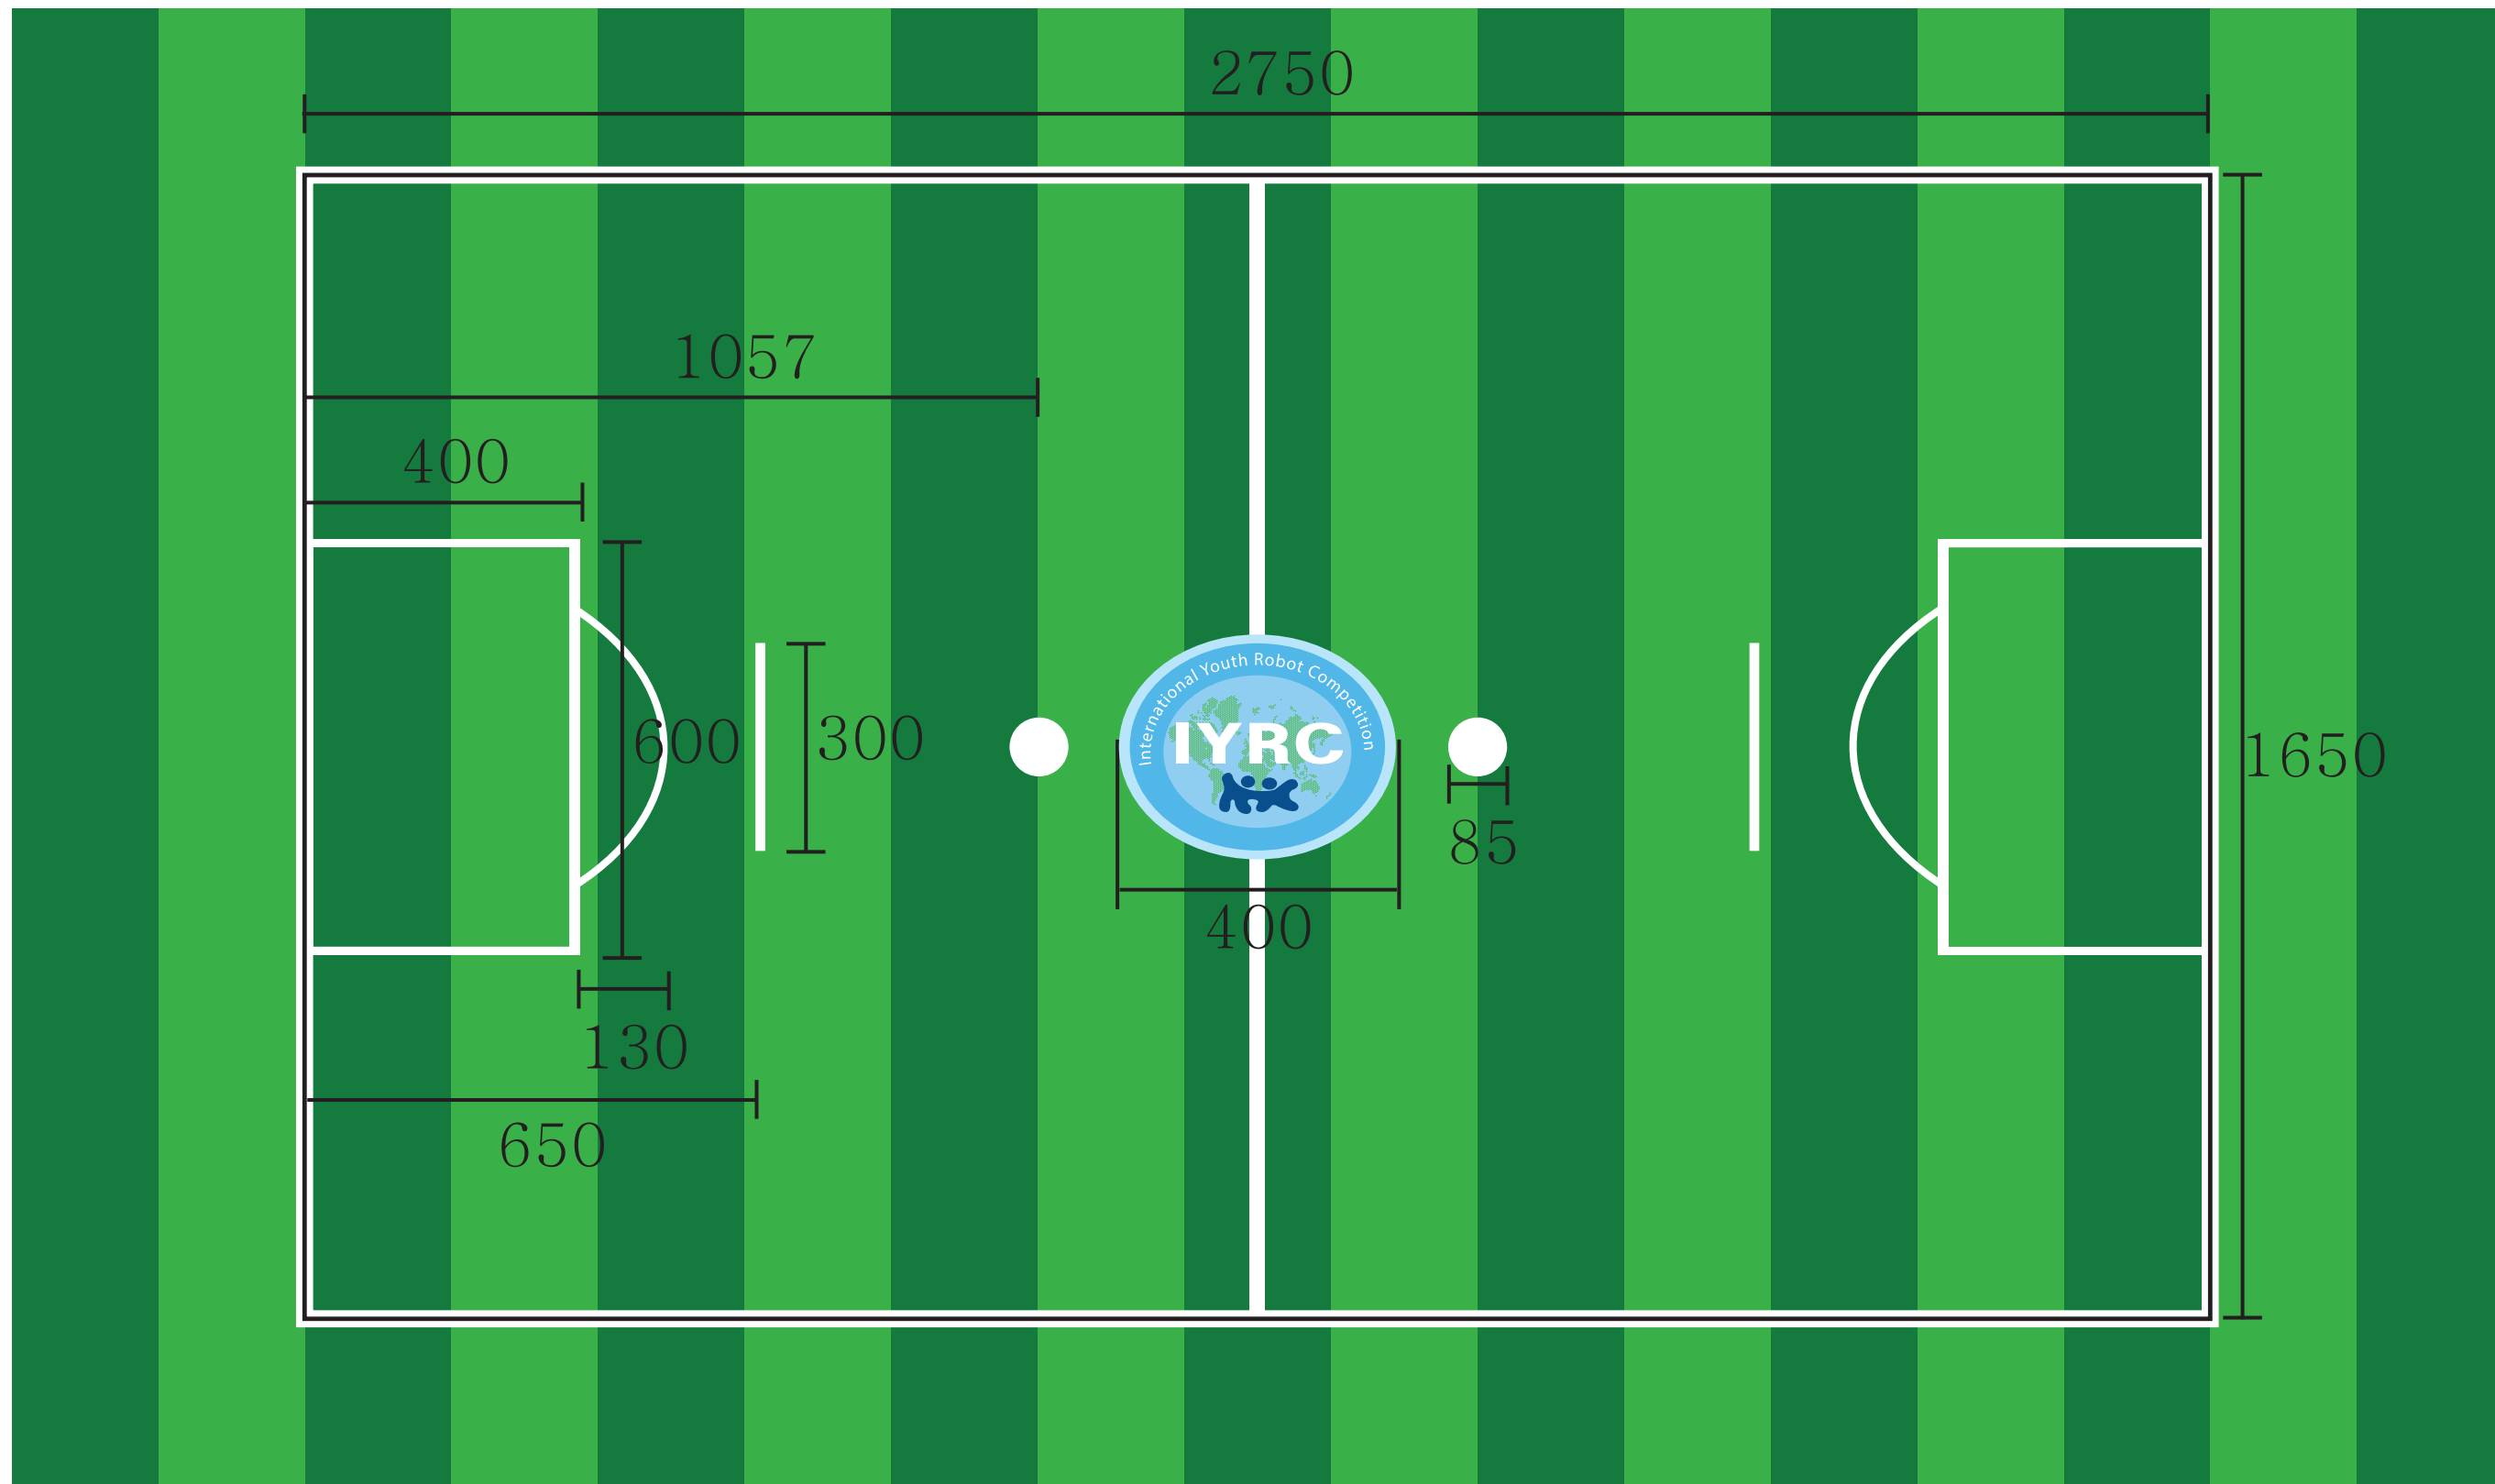

Soccer Field

measure : mm